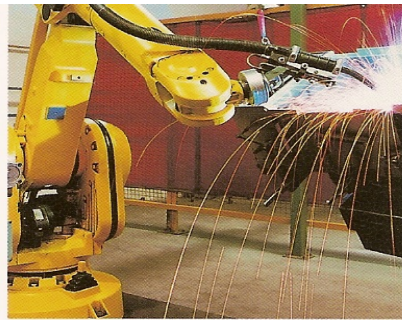

*Serie HOBBY:* **MADE IN CHINA, TURKEY**

The powder coating unit with 12 nozzles delivers a quality finish so that your HOLZ-PRO professional machine will remain as new for years to come.

Metal fabrication is completed by a robotic welder. The robot's particular talent is repeated precision. Errors are eliminated.