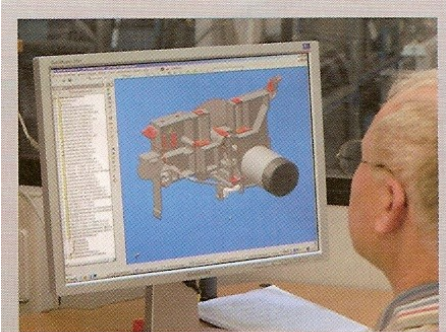

*Serie HOBBY:* **MADE IN CHINA, TURKEY**

The powder coating unit with 12 nozzles delivers a quality finish so that your HOLZ-PRO professional machine will remain as new for years to come.

Metal fabrication is completed by a robotic welder. The robot's particular talent is repeated precision. Errors are eliminated.