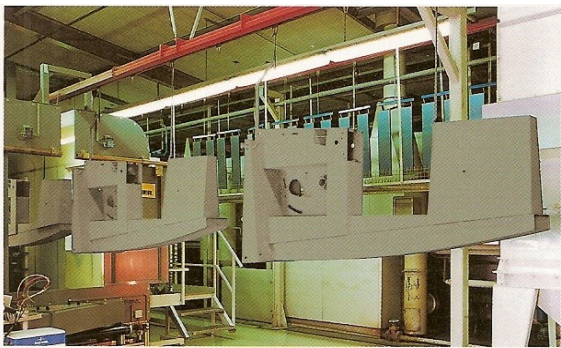

*Serie HOBBY:* **MADE IN CHINA, TURKEY**

The powder coating unit with 12 nozzles delivers a quality finish so that your HOLZ-PRO professional machine will remain as new for years to come.

Metal fabrication is completed by a robotic welder. The robot's particular talent is repeated precision. Errors are eliminated.